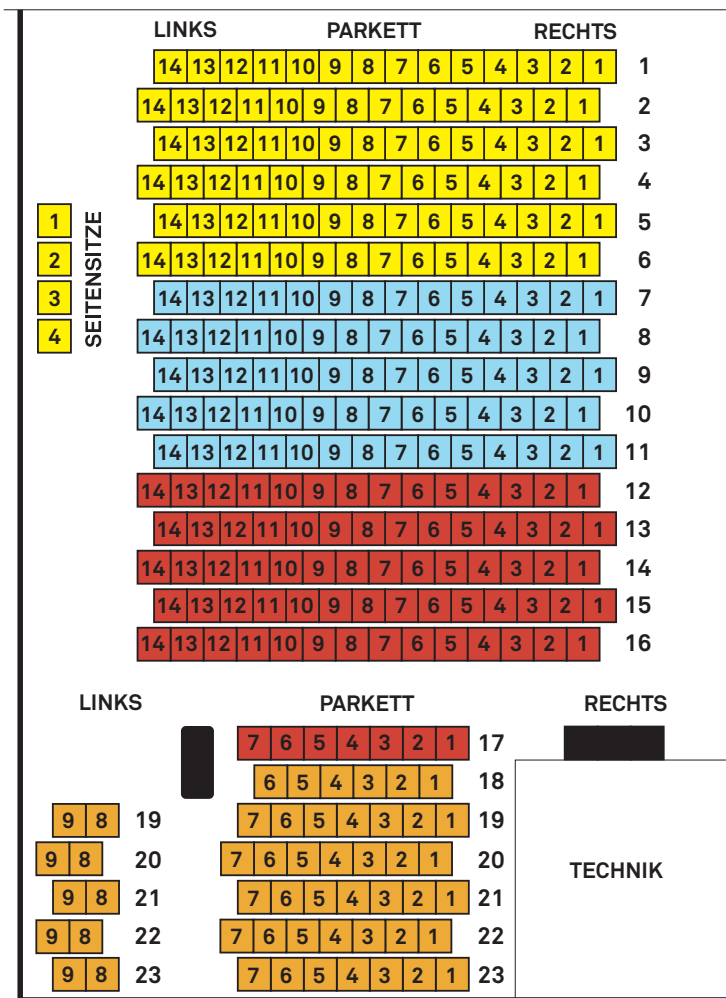

BÜHNE

PREISE KAMMEROPER

MUSIKTHEATER Preise in €

Orphée et Eurydice | The Lighthouse | Thérèse Raquin

Il barbiere di Siviglia | Enoch Arden

a	51	b	40	c	29	d	19
---	----	---	----	---	----	---	----

EINFÜHRUNGSMATINEEN

	5
--	---

JET SPECIALS

Der Fall Straus | Don Giovanni Last Minute | Summertime – The End

a	20	b	15	c	12
---	----	---	----	---	----